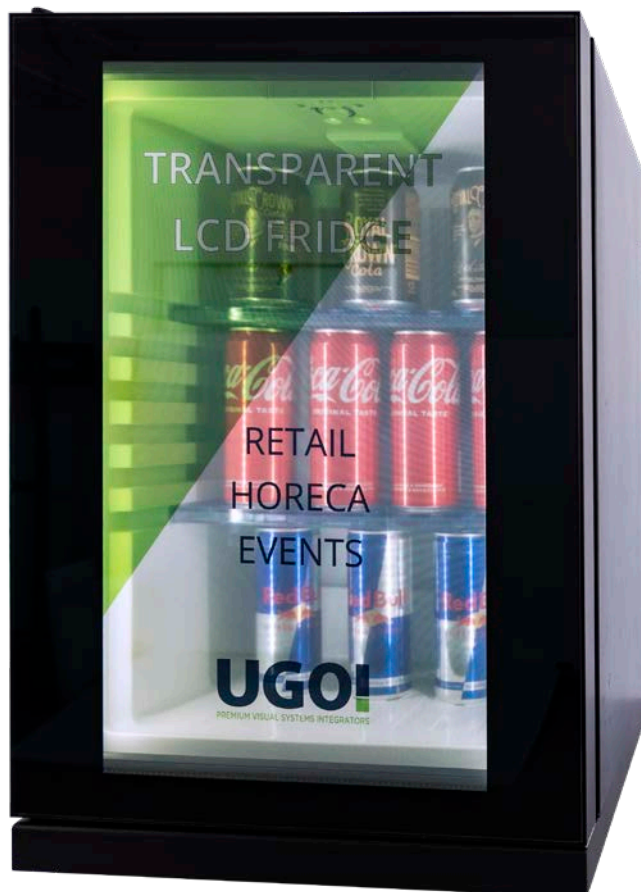

# TRANSPARENT LCD FRIDGE

Fridge with transparent LCD display in the door. You can play videos that help you to address the customers. Your product will be prepared and chilled.

## HIGH TRANSPARENCY

Your products are well visible any time.

## COMPREHENSIVE BUILT-IN EQUIPMENT

All you need to do is connecting the fridge to power socket. Cooling operation and playing will start immediately.

## PERFECT FRIDGE FOR COMMUNICATION

Transparent LCD in the fridge – if you need to present your products in Retail, HORECA or at the events.