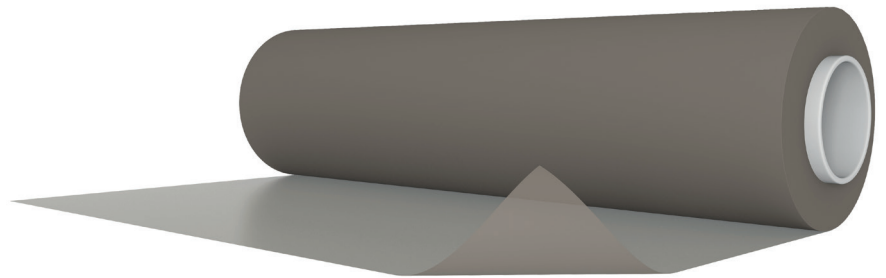

The DUST projection film for rear projection is a high-contrast film used primarily for projections in daylight and in high parasitic light. This unique film offers exceptional brightness and high-quality display of black and white on the projected image.

High Contrast

High contrast, true colour and use with up to 4K projection, that's the DUST film. These features make it suitable for use in low light conditions, when high quality projected content is required.

SPECIFICATION

Type	rear projection film
Colour	brown
Material	projection film
Adhesive	yes
Diffuse Transmission	60%
Viewing Angle	160°
Thickness	100 microns
Peak Gain	3.9
Size	55" - 120" / Roll 1.524m x 30m